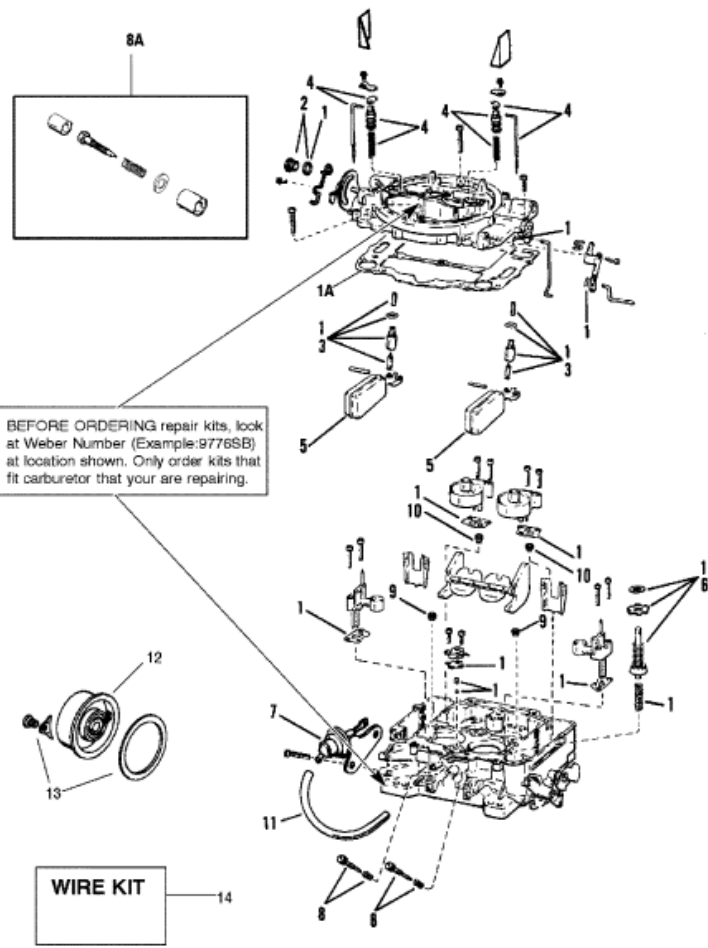

Parts List

PARTS SHOWN WITHOUT A REFERENCE NUMBER ARE NOT SERVICEABLE PARTS.

Ref	Class	Part	Description	Qty	Comment	Footnote
1		809065	OVERHAUL KIT	1	(9661, 9770, 9770SA)	
1		809064	OVERHAUL KIT	1	(9665S)	
1		809071	OVERHAUL KIT	1	(BODENSEE 9663)	
1A	27	809077	GASKET (ALL)	1		
2		811533	INLET FITTING KIT (ALL)	1		
3		811534	INLET NEEDLE & SEAT KIT (ALL)	2		
4		823726	METERING ROD KIT	1	(9661)	
4		809067	METERING ROD KIT	1	(9665S)	
4		811656	METERING ROD KIT	1	(9770, 9770SA)	
4		809074	METERING ROD KIT	1	(BODENSEE 9663)	
5		811536	FLOAT KIT (ALL)	2		
6		811537	PUMP PLUNGER KIT	1	(9661, 9770, 9770SA, BODENSEE)	
6		808701	PUMP PLUNGER KIT	1	(9665S)	
7		811538	CHOKE PULL DOWN KIT (AUTO)	1		
8		811539	IDLE MIXTURE SCREW KIT	2	(ALL EXCEPT BODENSEE 9663)	
8A		809072	IDLE MIXTURE SCREW KIT	1	(BODENSEE 9663, 2 IN KIT)	
9		811540	PRIMARY METERING JET	2	(9661)	
9		811650	PRIMARY METERING JET	2	(9770, 9770SA, 9665S)	
9		809076	PRIMARY METERING JET	2	(BODENSEE 9663)	
10		811650	SECONDARY METERING JET	2	(9661)	
10		811832	SECONDARY METERING JET	2	(9665S)	
10		811657	SECONDARY METERING JET	2	(9770, 9770SA, BODENSEE 9663)	
11	32	14301 65	VACUUM HOSE (AUTO CHOKE)	1		
12		809066	ELECTRIC CHOKE REPAIR KIT (E)	1		
13		809095	ELECTRIC CHOKE RETAINER KIT	1		
14	84	809471A 1	WIRE KIT (ELECTRIC CHOKE)	1		